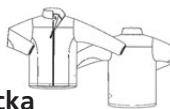

Folktandvården Vgr.

Fleecejacka

STORLEK	KOD
X-Small	XS
Small	S
Medium	M
Large	L
X-Large	XL
XX-Large	XXL