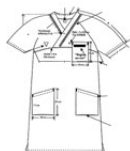

Klänning Vit/Grön

STORLEK	KOD
50–60 kg	D11
60–70 kg	D12
70–80 kg	D13
80–90 kg	D14
90–100 kg	D15
100–110 kg	D16